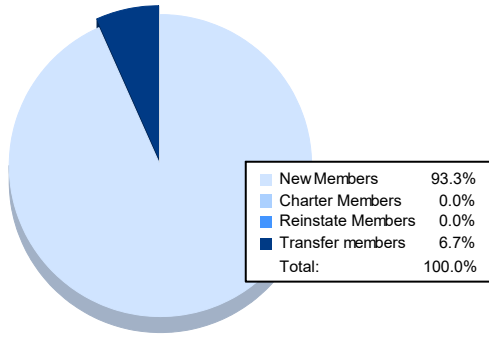

Year	New Clubs	Dropped Clubs	Gain/ Loss Clubs	New Members	Charter Members	Reinstate Members	Transfer Members	Total Member Added	Total Members Dropped	Gain/ Loss Members
2016-2017	0	0	0	49	0	1	2	52	50	2
2017-2018	0	0	0	53	0	0	8	61	71	-10
2018-2019	0	0	0	43	0	0	7	50	55	-5
2019-2020	1	0	1	65	23	1	5	94	52	42
2020-2021	0	0	0	42	0	0	3	45	66	-21
<b>Average</b>	<b>0</b>	<b>0</b>	<b>0</b>	<b>50</b>	<b>5</b>	<b>0</b>	<b>5</b>	<b>60</b>	<b>59</b>	<b>2</b>

### Membership Composition June 2021 Cumulative