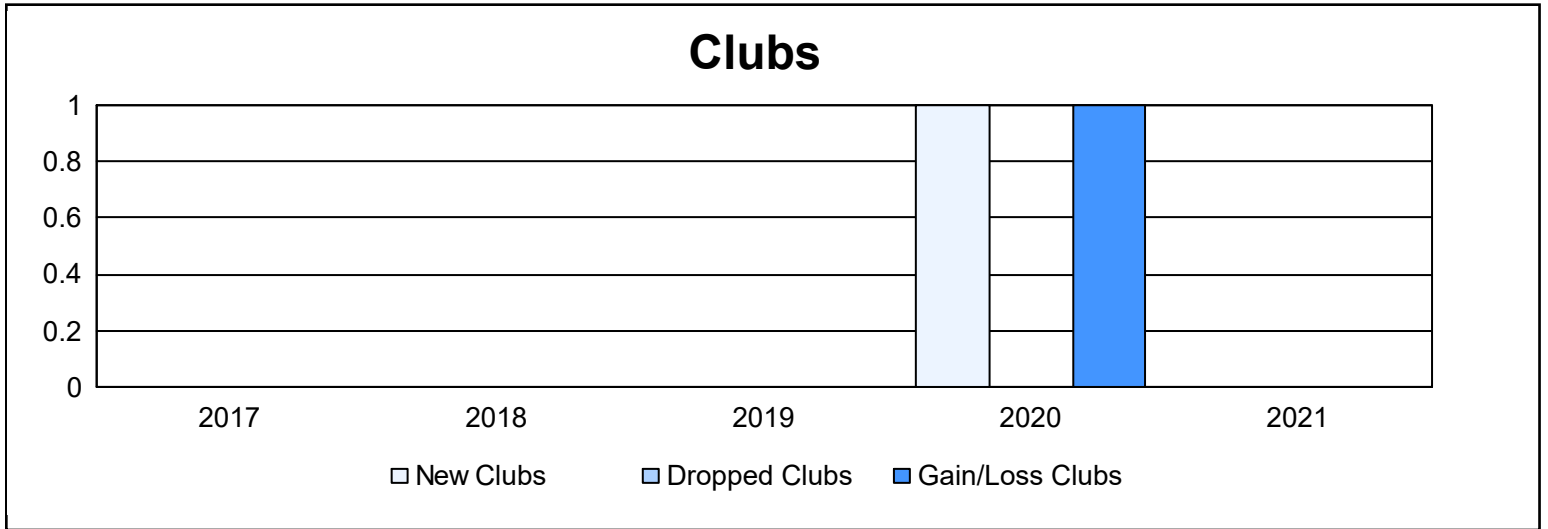

Year	New Clubs	Dropped Clubs	Gain/ Loss Clubs	New Members	Charter Members	Reinstate Members	Transfer Members	Total Member Added	Total Members Dropped	Gain/ Loss Members
2016-2017	0	0	0	49	0	1	2	52	50	2
2017-2018	0	0	0	53	0	0	8	61	71	-10
2018-2019	0	0	0	43	0	0	7	50	55	-5
2019-2020	1	0	1	65	23	1	5	94	52	42
2020-2021	0	0	0	42	0	0	3	45	66	-21
<b>Average</b>	<b>0</b>	<b>0</b>	<b>0</b>	<b>50</b>	<b>5</b>	<b>0</b>	<b>5</b>	<b>60</b>	<b>59</b>	<b>2</b>

### Membership Composition June 2021 Cumulative