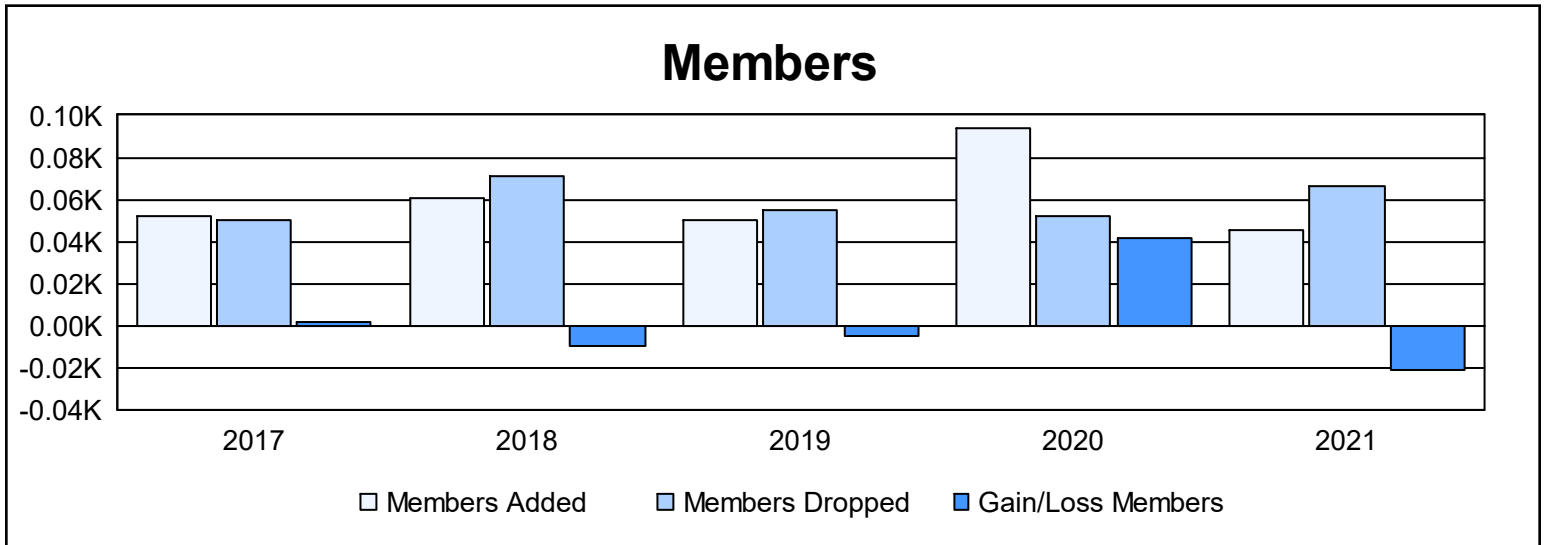

Year	New Clubs	Dropped Clubs	Gain/ Loss Clubs	New Members	Charter Members	Reinstate Members	Transfer Members	Total Member Added	Total Members Dropped	Gain/ Loss Members
2016-2017	0	0	0	49	0	1	2	52	50	2
2017-2018	0	0	0	53	0	0	8	61	71	-10
2018-2019	0	0	0	43	0	0	7	50	55	-5
2019-2020	1	0	1	65	23	1	5	94	52	42
2020-2021	0	0	0	42	0	0	3	45	66	-21
<b>Average</b>	<b>0</b>	<b>0</b>	<b>0</b>	<b>50</b>	<b>5</b>	<b>0</b>	<b>5</b>	<b>60</b>	<b>59</b>	<b>2</b>

### Membership Composition June 2021 Cumulative